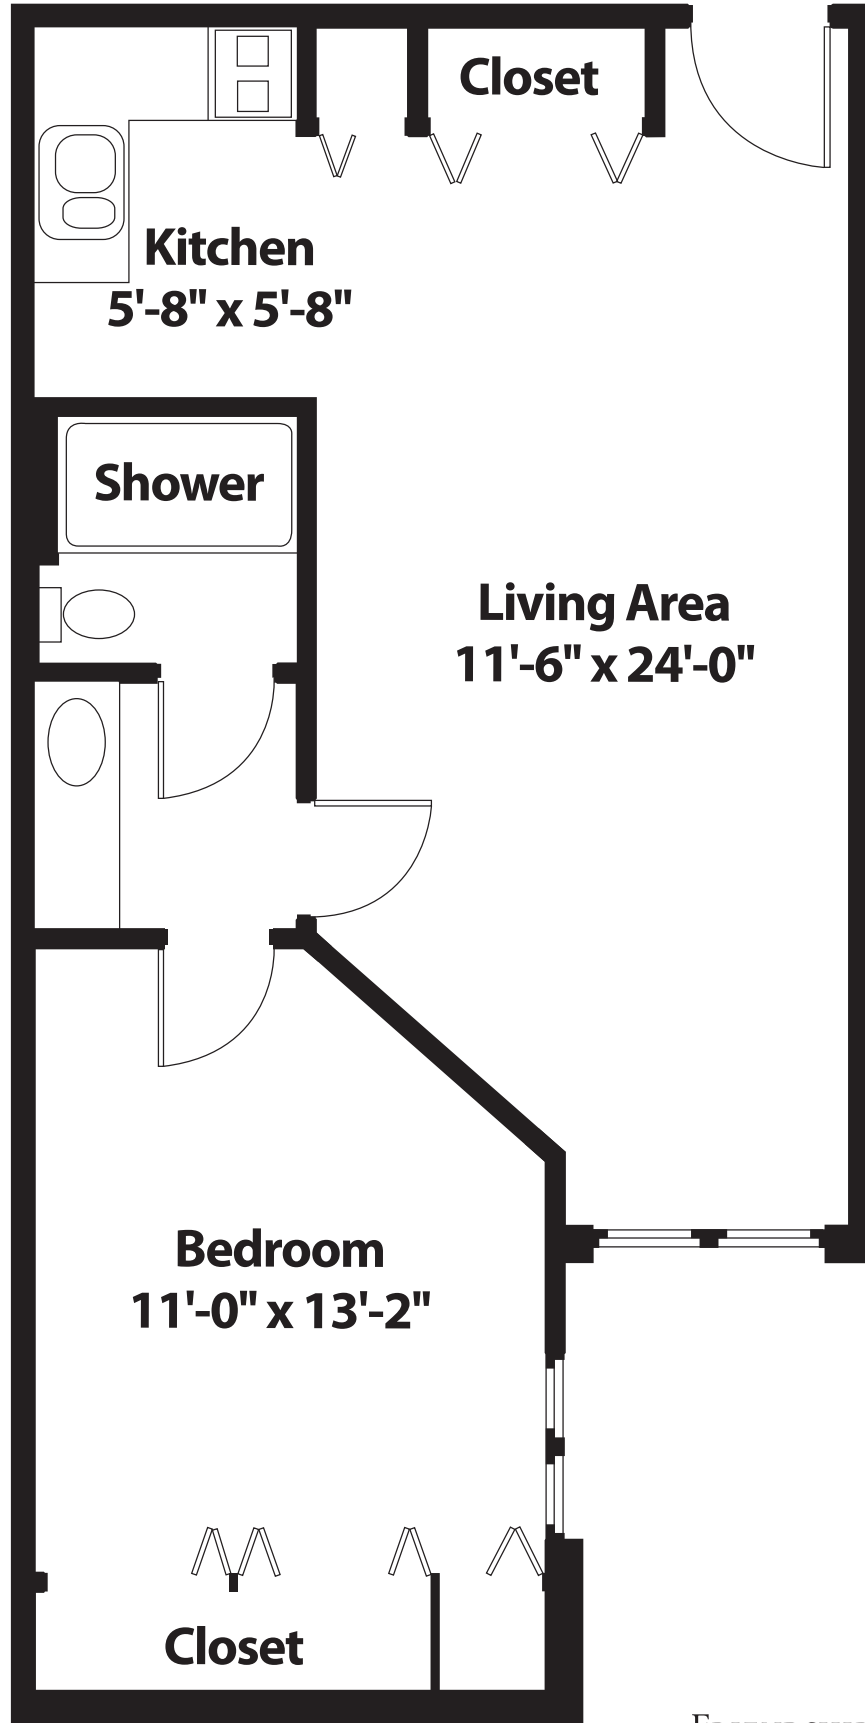

# One-Bedroom Special

1 Bedroom | 1 Bathroom

577 Sq. Ft.

8100 Highwood Drive  
Bloomington, MN 55438

952.646.9193

FriendshipVillageMN.com

FRIENDSHIP VILLAGE  
OF BLOOMINGTON  
A LIFESPACE COMMUNITY®