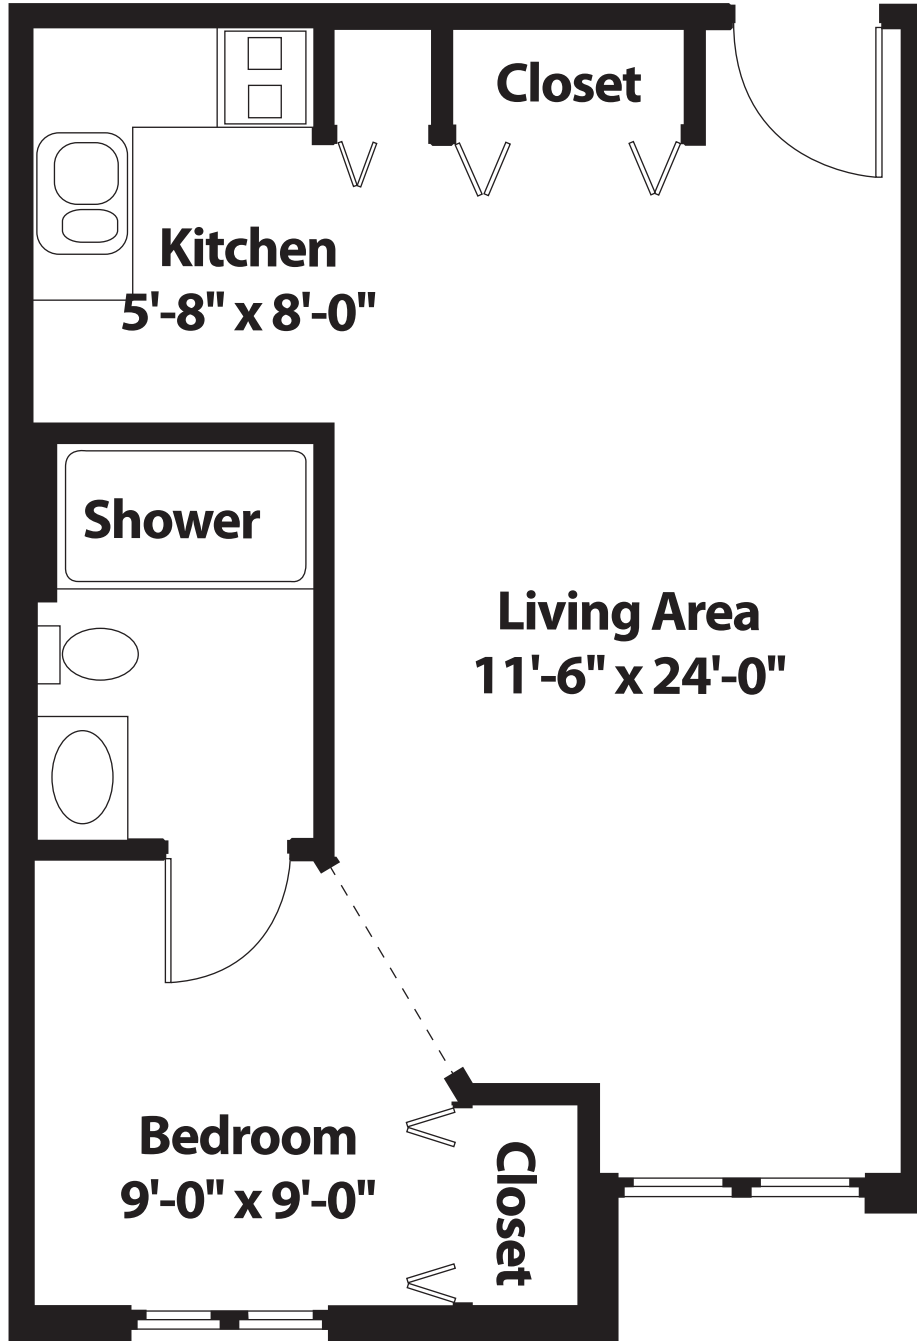

# Alcove

1 Bedroom | 1 Bathroom

436 Sq. Ft.

8100 Highwood Drive  
Bloomington, MN 55438

952.646.9193

FriendshipVillageMN.com

FRIENDSHIP VILLAGE  
OF BLOOMINGTON  
A LIFESPACE COMMUNITY®