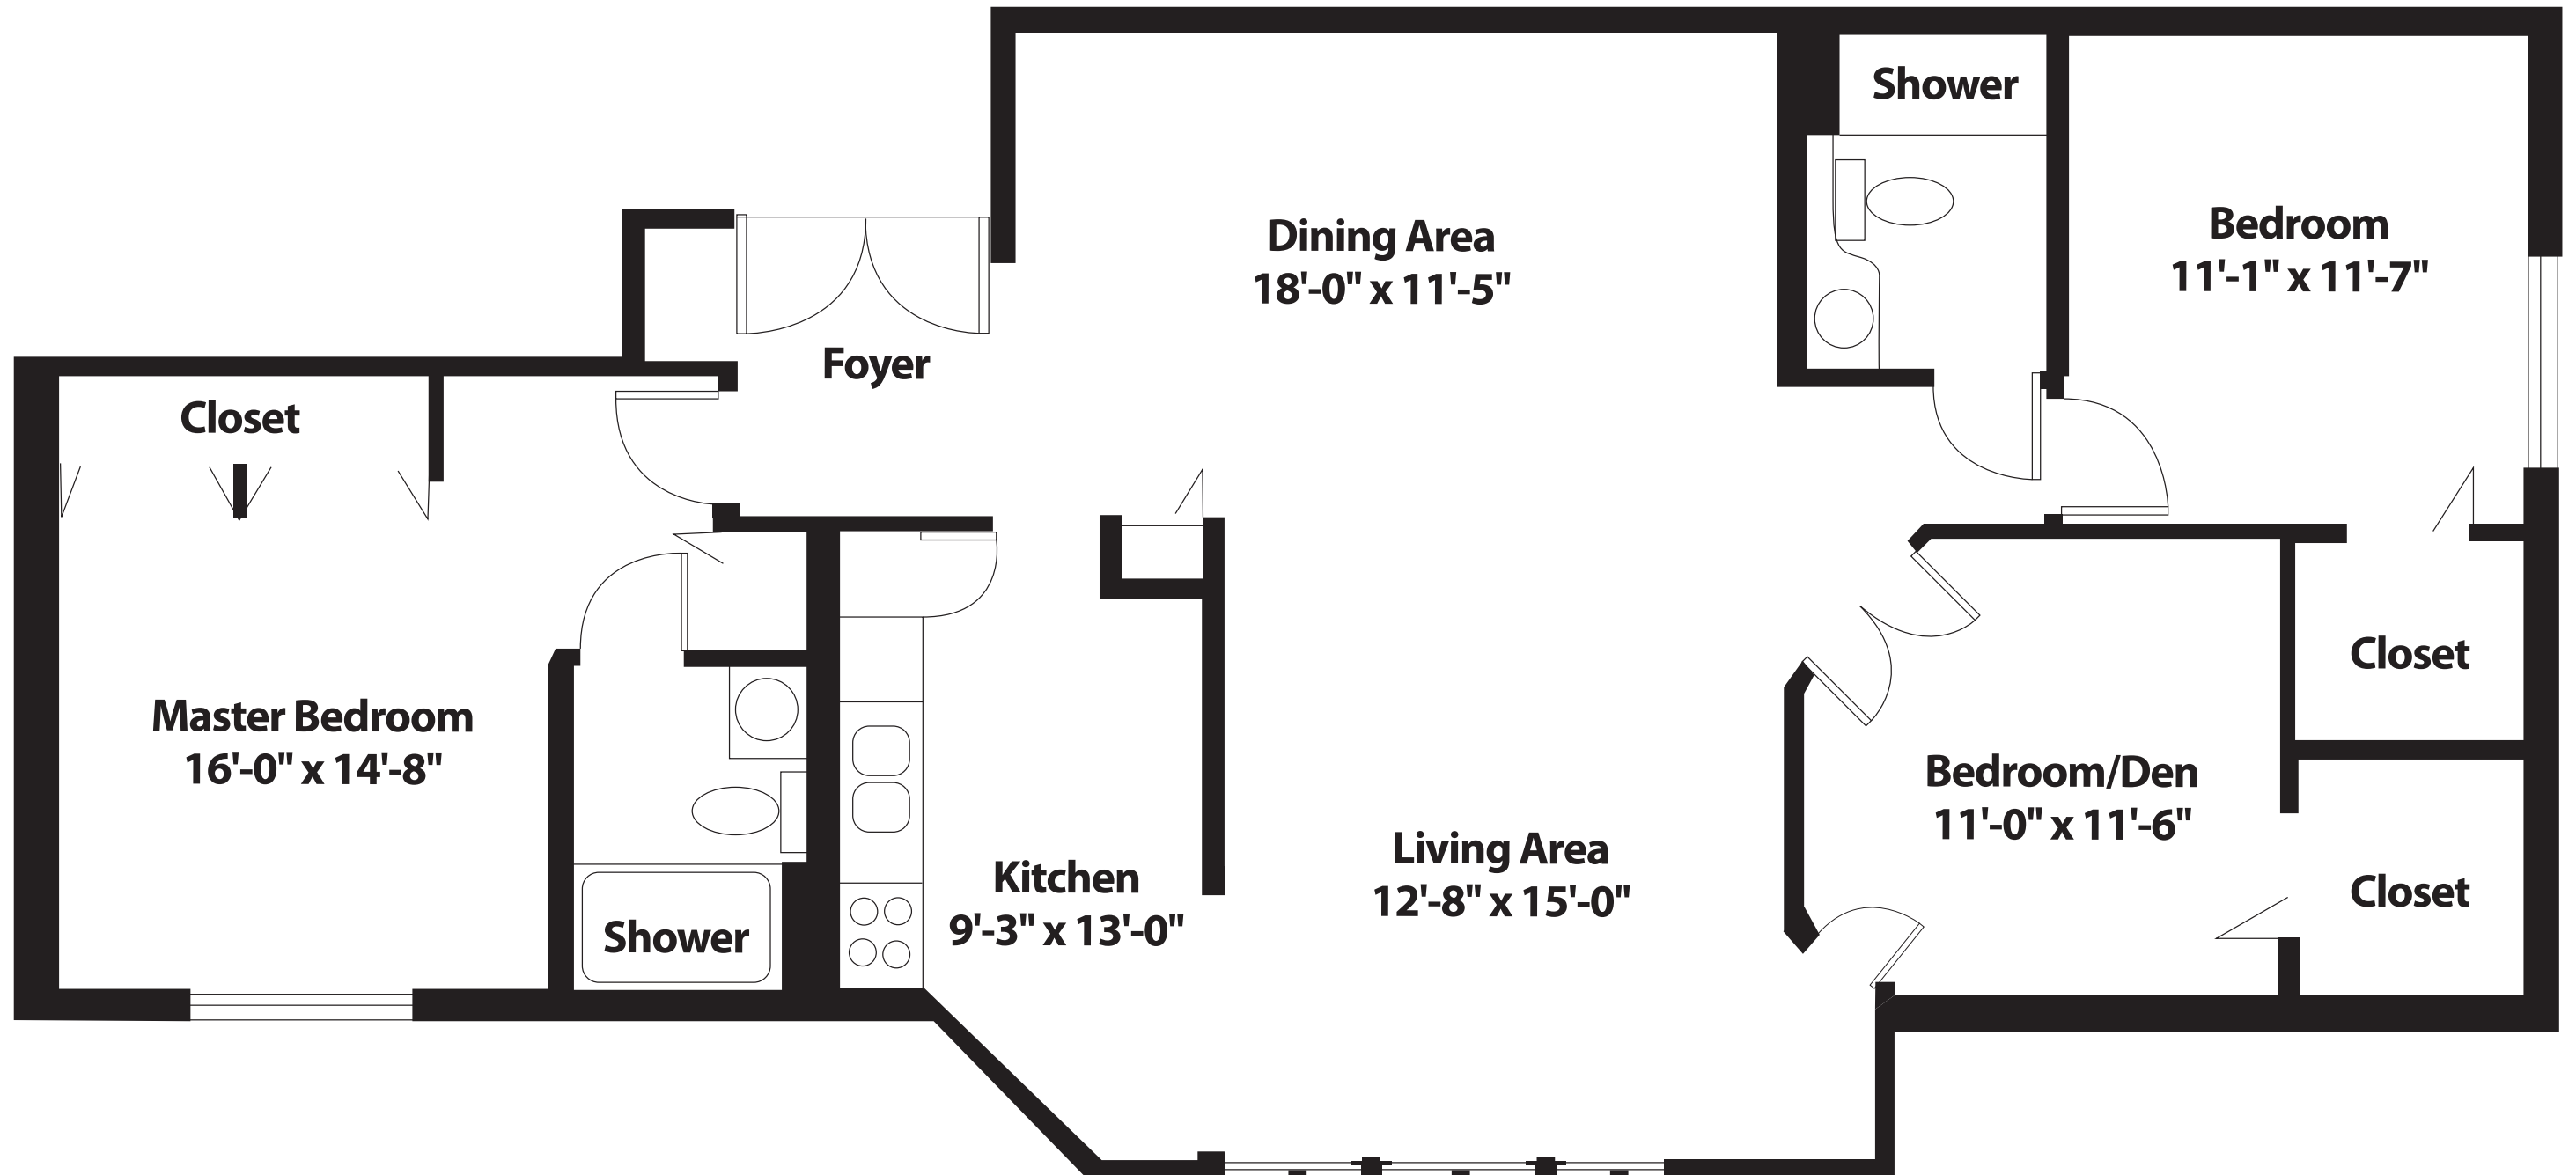

Three-Bedroom

3 Bedrooms | 2 Bathrooms
1,233 Sq. Ft.

8100 Highwood Drive
Bloomington, MN 55438

952.646.9193

FriendshipVillageMN.com

FRIENDSHIP VILLAGE
OF BLOOMINGTON
A LIFESPACE COMMUNITY®