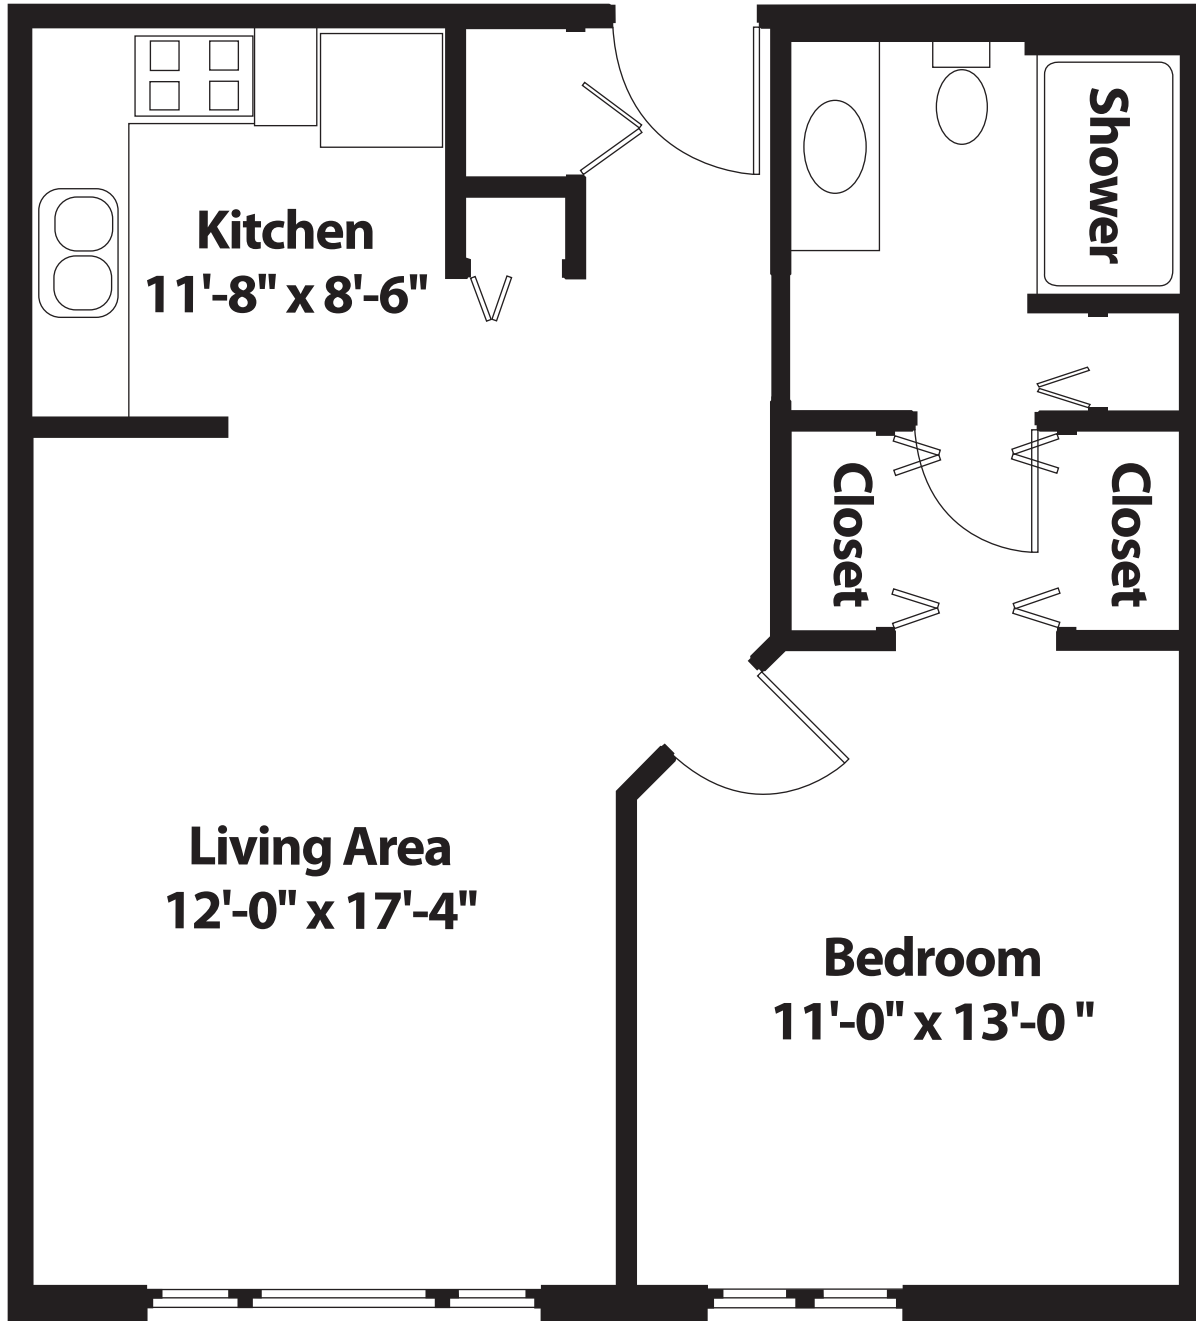

One-Bedroom Custom

1 Bedroom | 1 Bathroom

648 Sq. Ft.

8100 Highwood Drive
Bloomington, MN 55438

952.646.9193

FriendshipVillageMN.com

FRIENDSHIP VILLAGE
OF BLOOMINGTON
A LIFESPACE COMMUNITY®