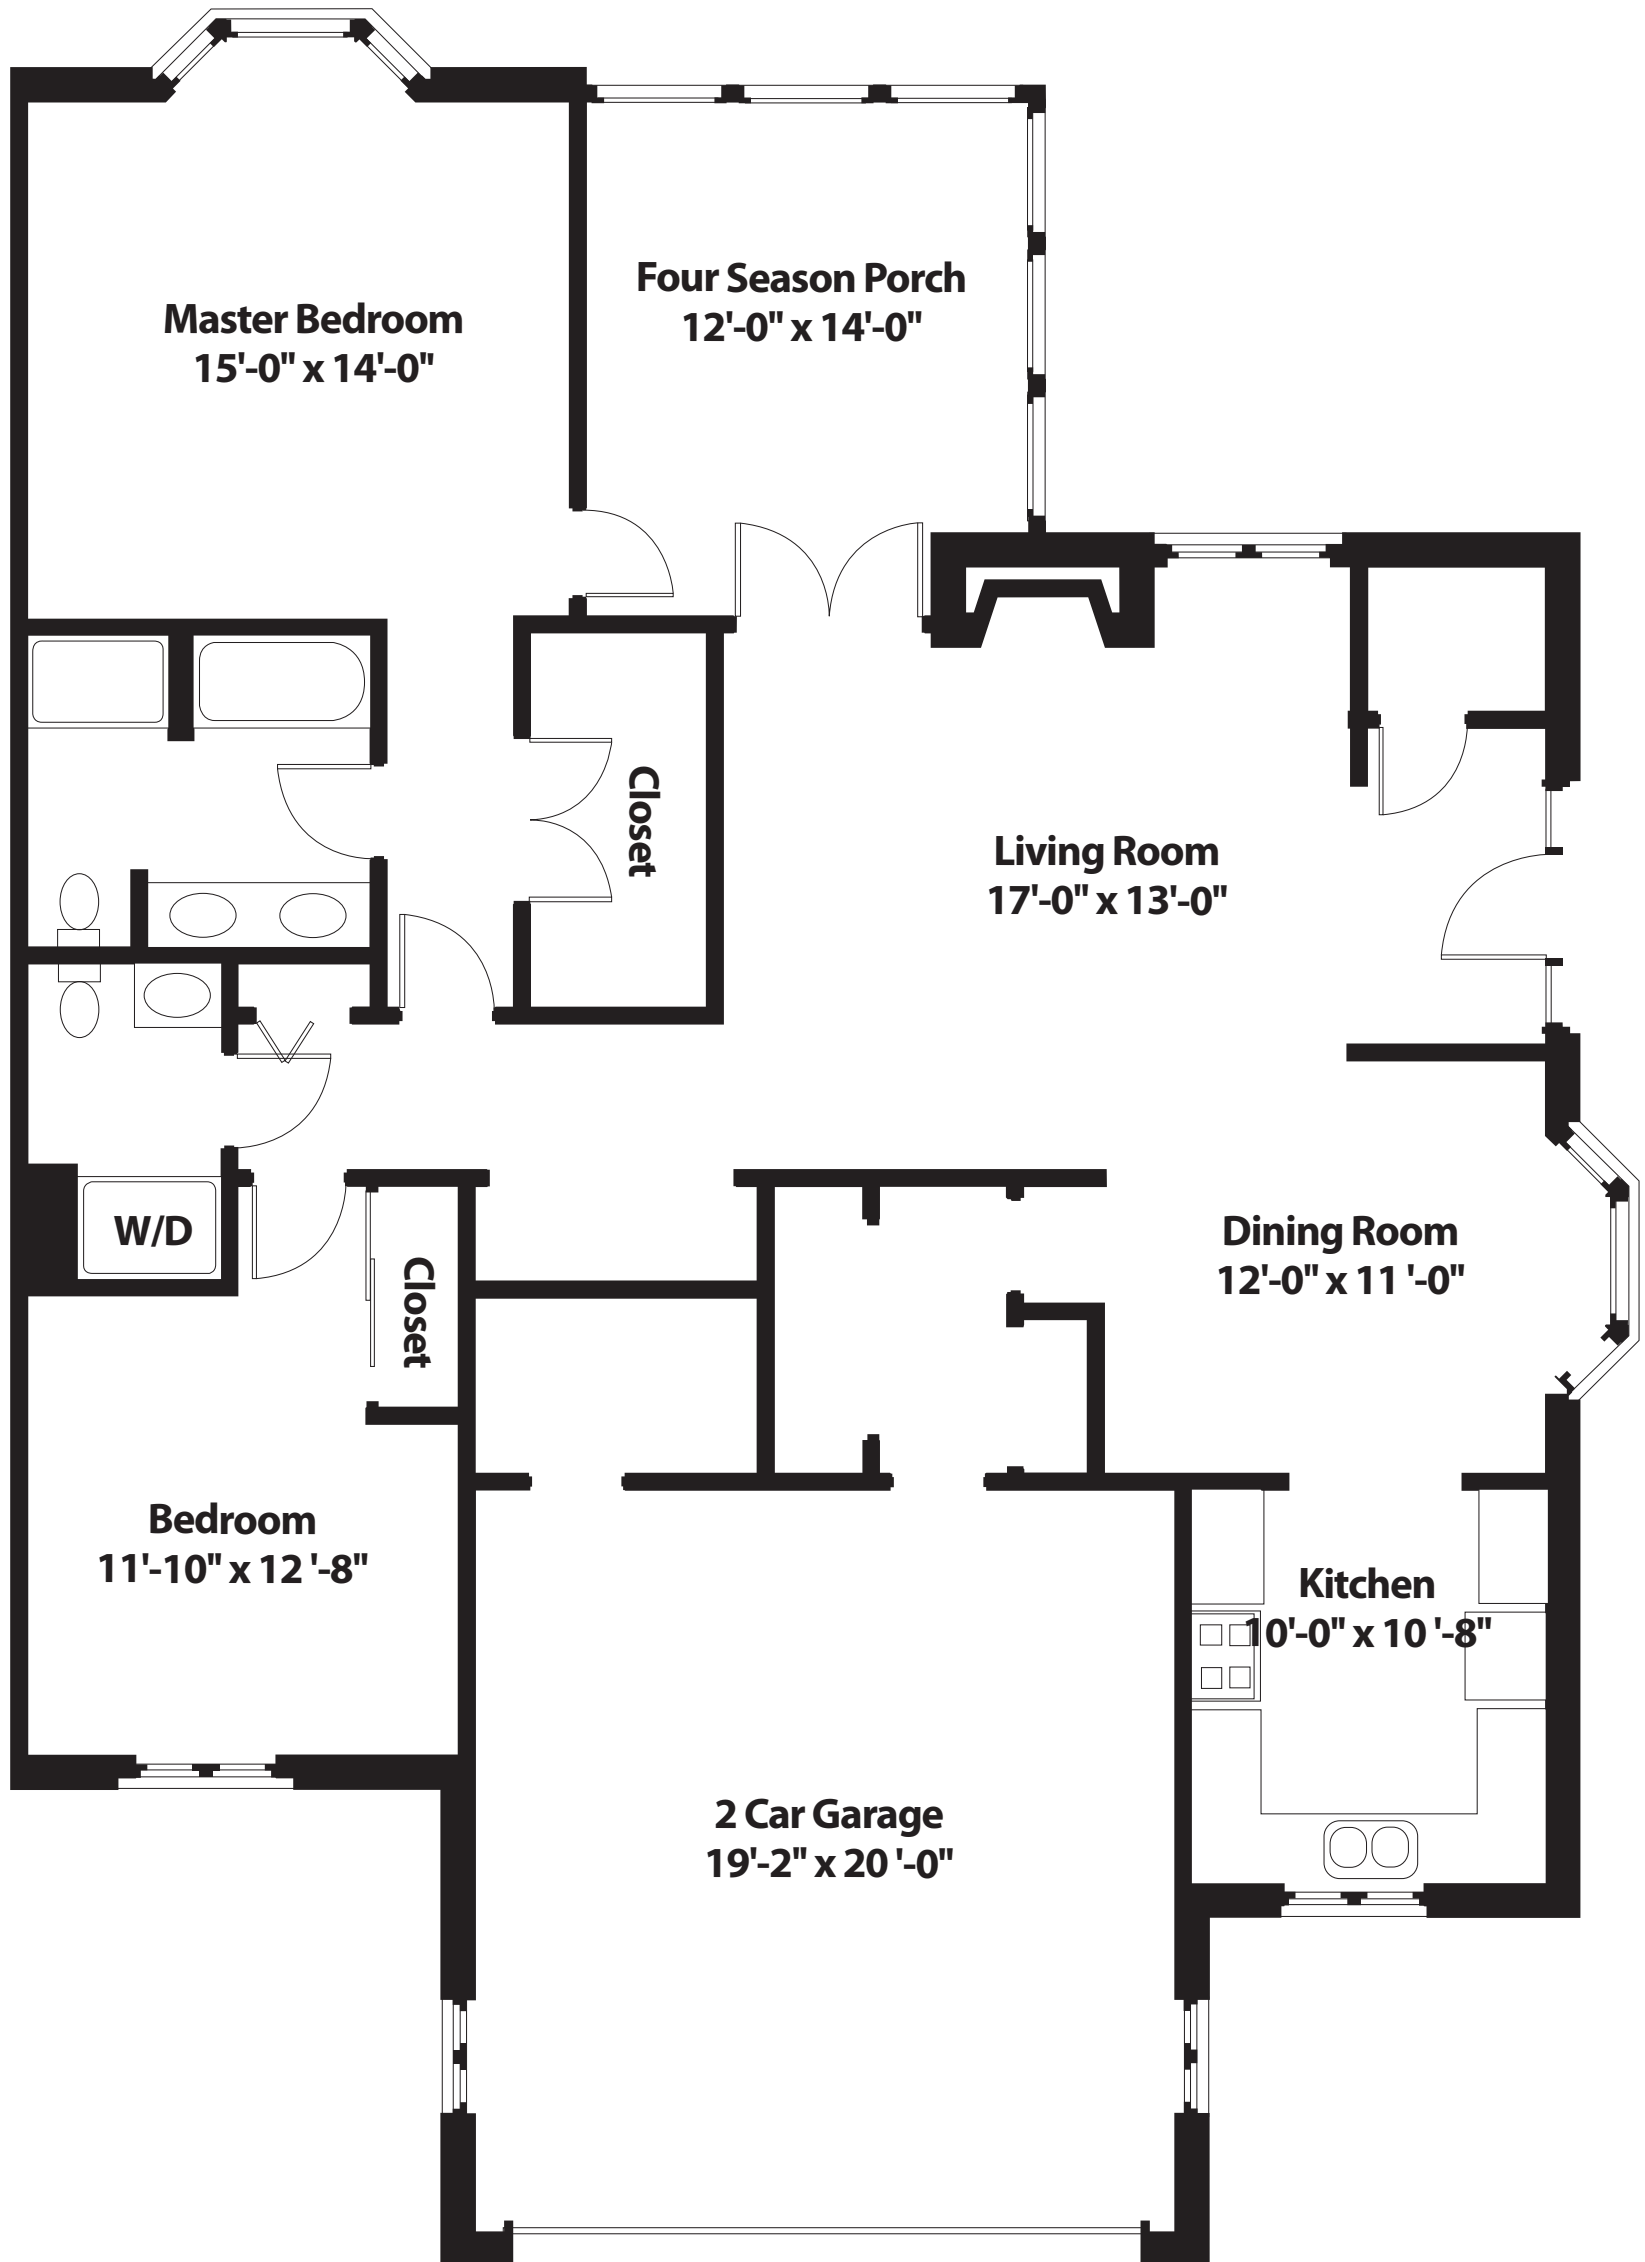

Parkview

2 Bedrooms | 2 Bathrooms

1,640 Sq. Ft.

8100 Highwood Drive
Bloomington, MN 55438

952.646.9193

FriendshipVillageMN.com

FRIENDSHIP VILLAGE
OF BLOOMINGTON

A LIFESPACE COMMUNITY®