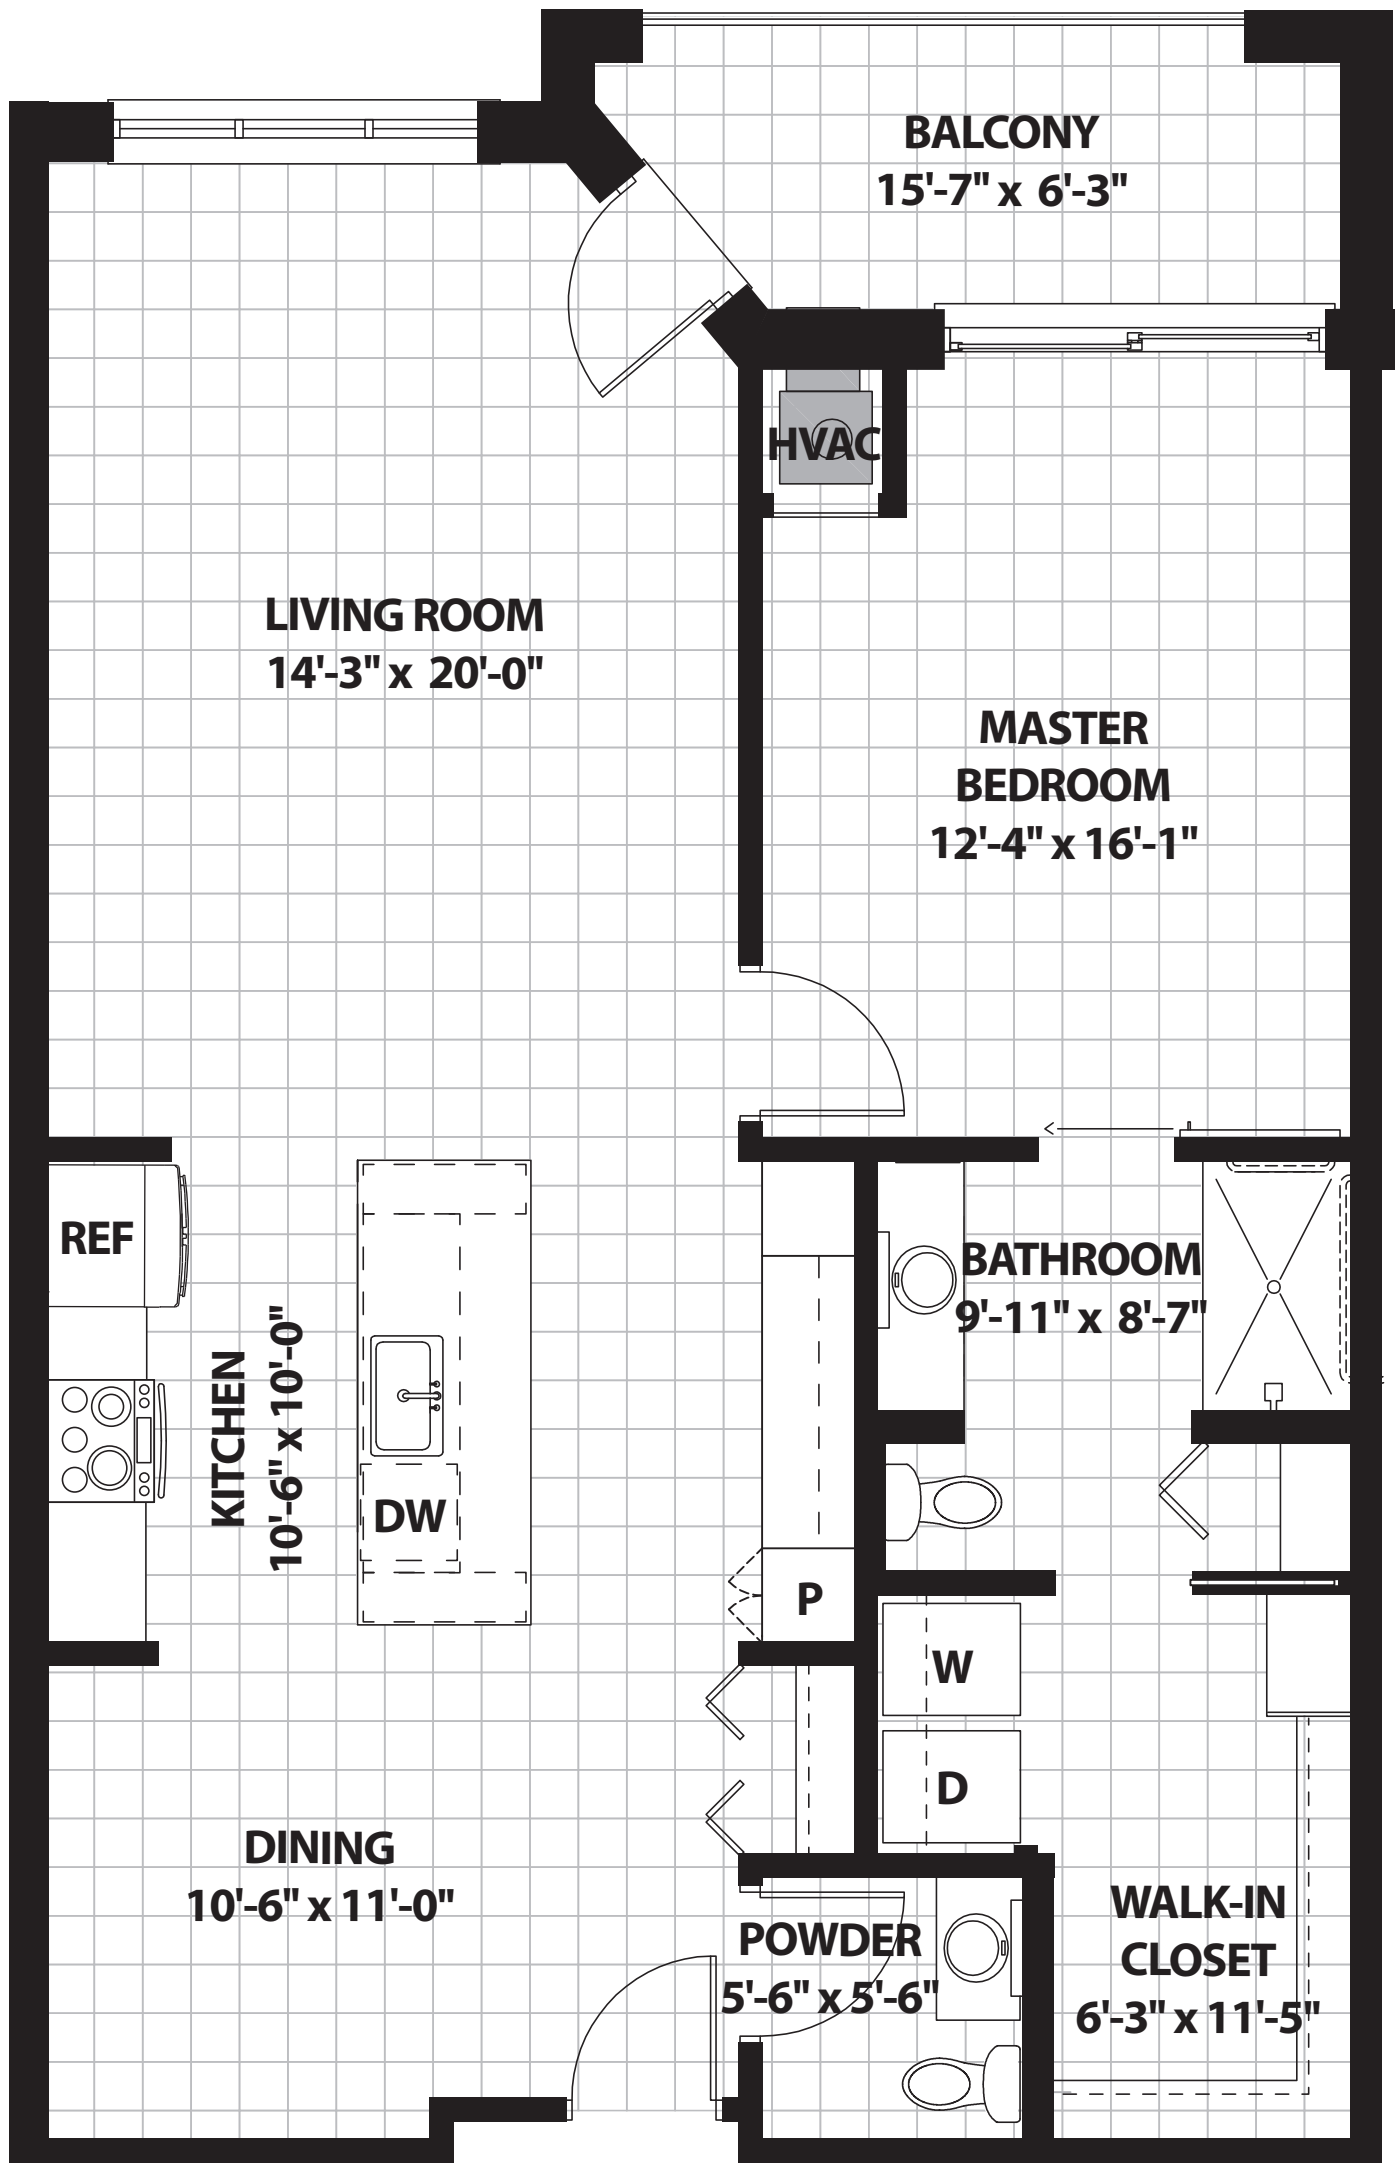

Kingsdale

1 Bedroom | 1.5 Bathrooms

1,014 Sq. Ft.

8100 Highwood Drive
Bloomington, MN 55438

952.646.9193

FriendshipVillageMN.com

FRIENDSHIP VILLAGE
OF BLOOMINGTON

A LIFESPACE COMMUNITY®