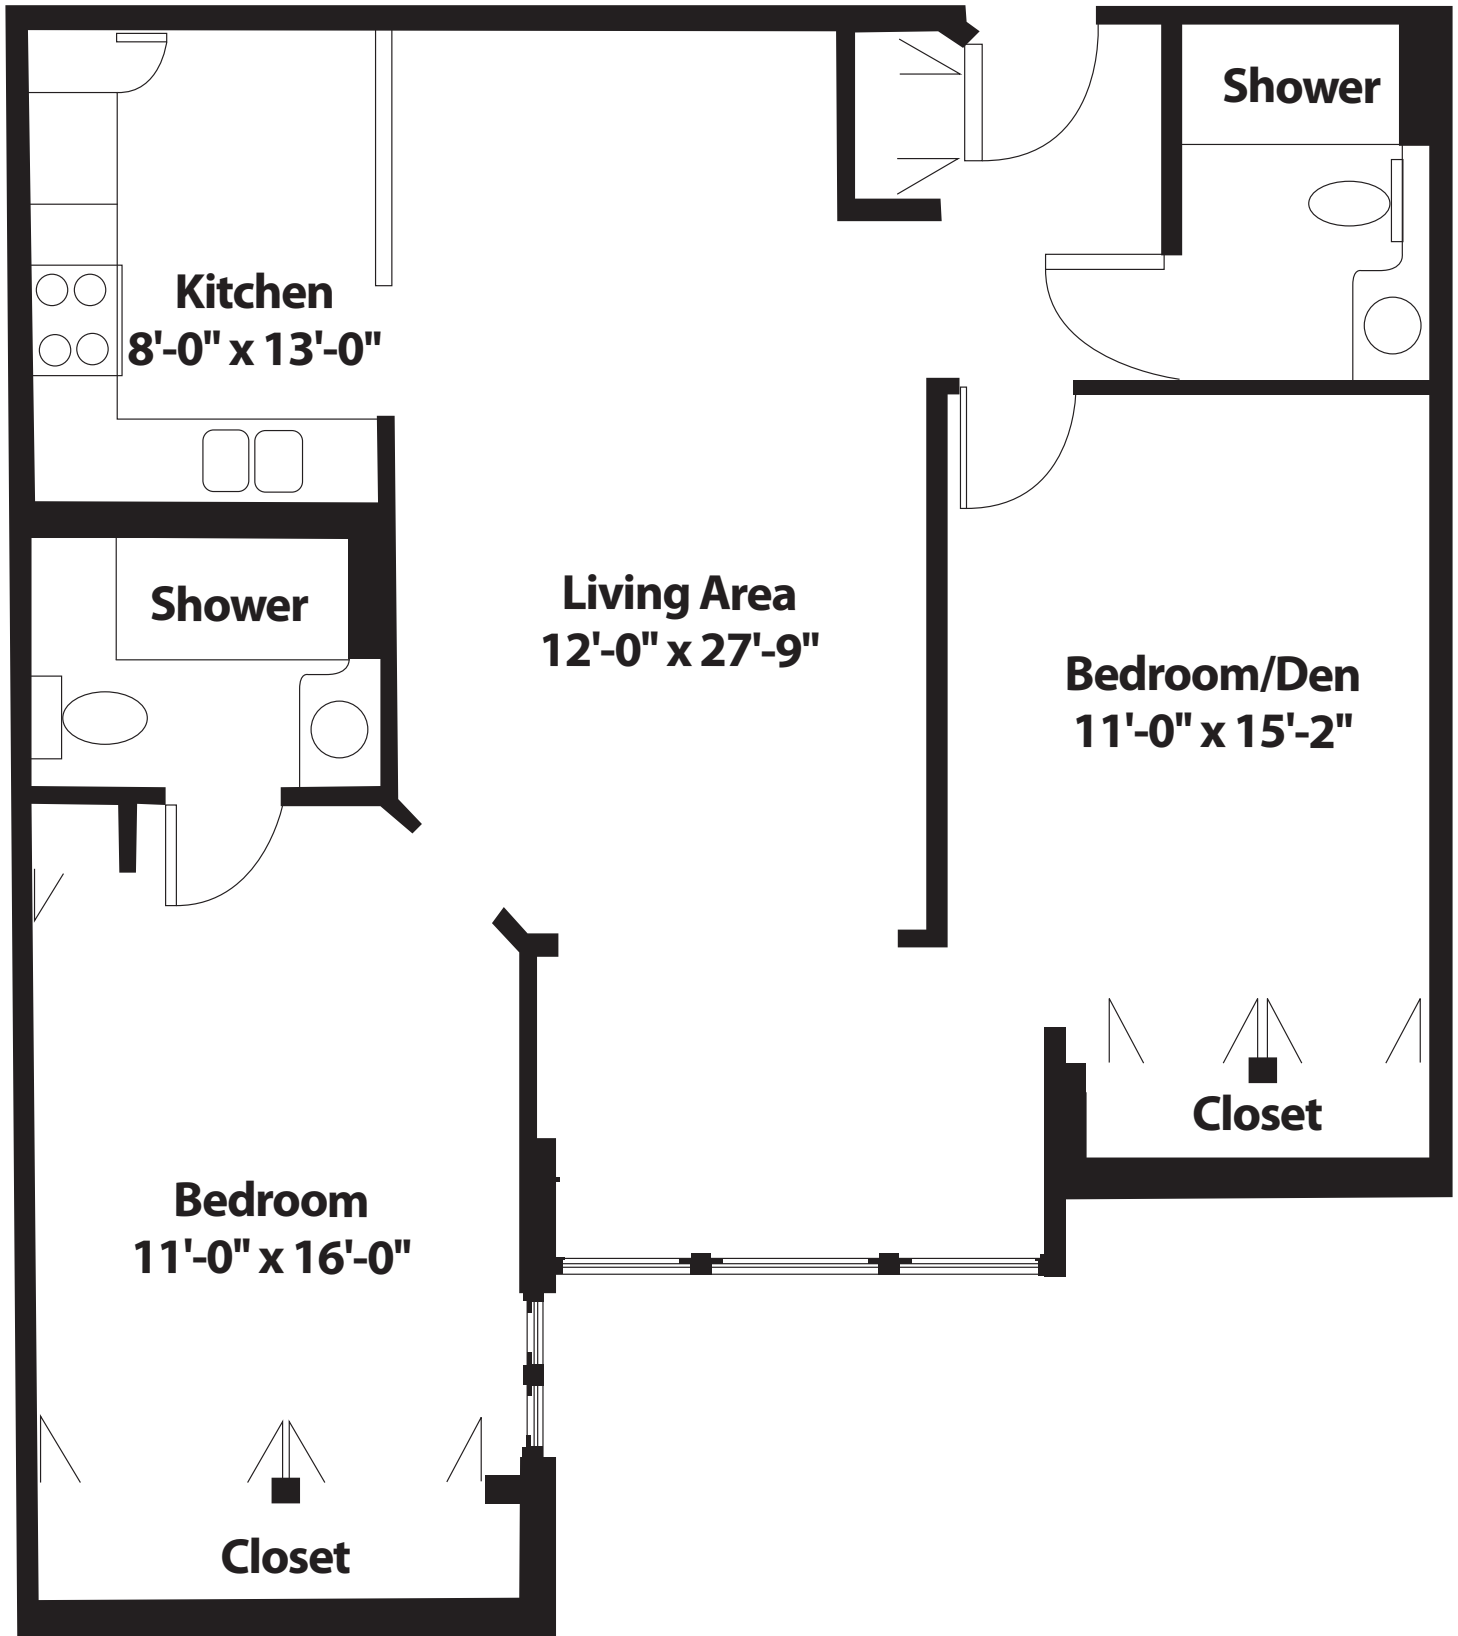

Two-Bedroom Classic

2 Bedrooms | 2 Bathrooms

971 Sq. Ft.

8100 Highwood Drive
Bloomington, MN 55438

952.646.9193

FriendshipVillageMN.com

FRIENDSHIP VILLAGE
OF BLOOMINGTON
A LIFESPACE COMMUNITY®