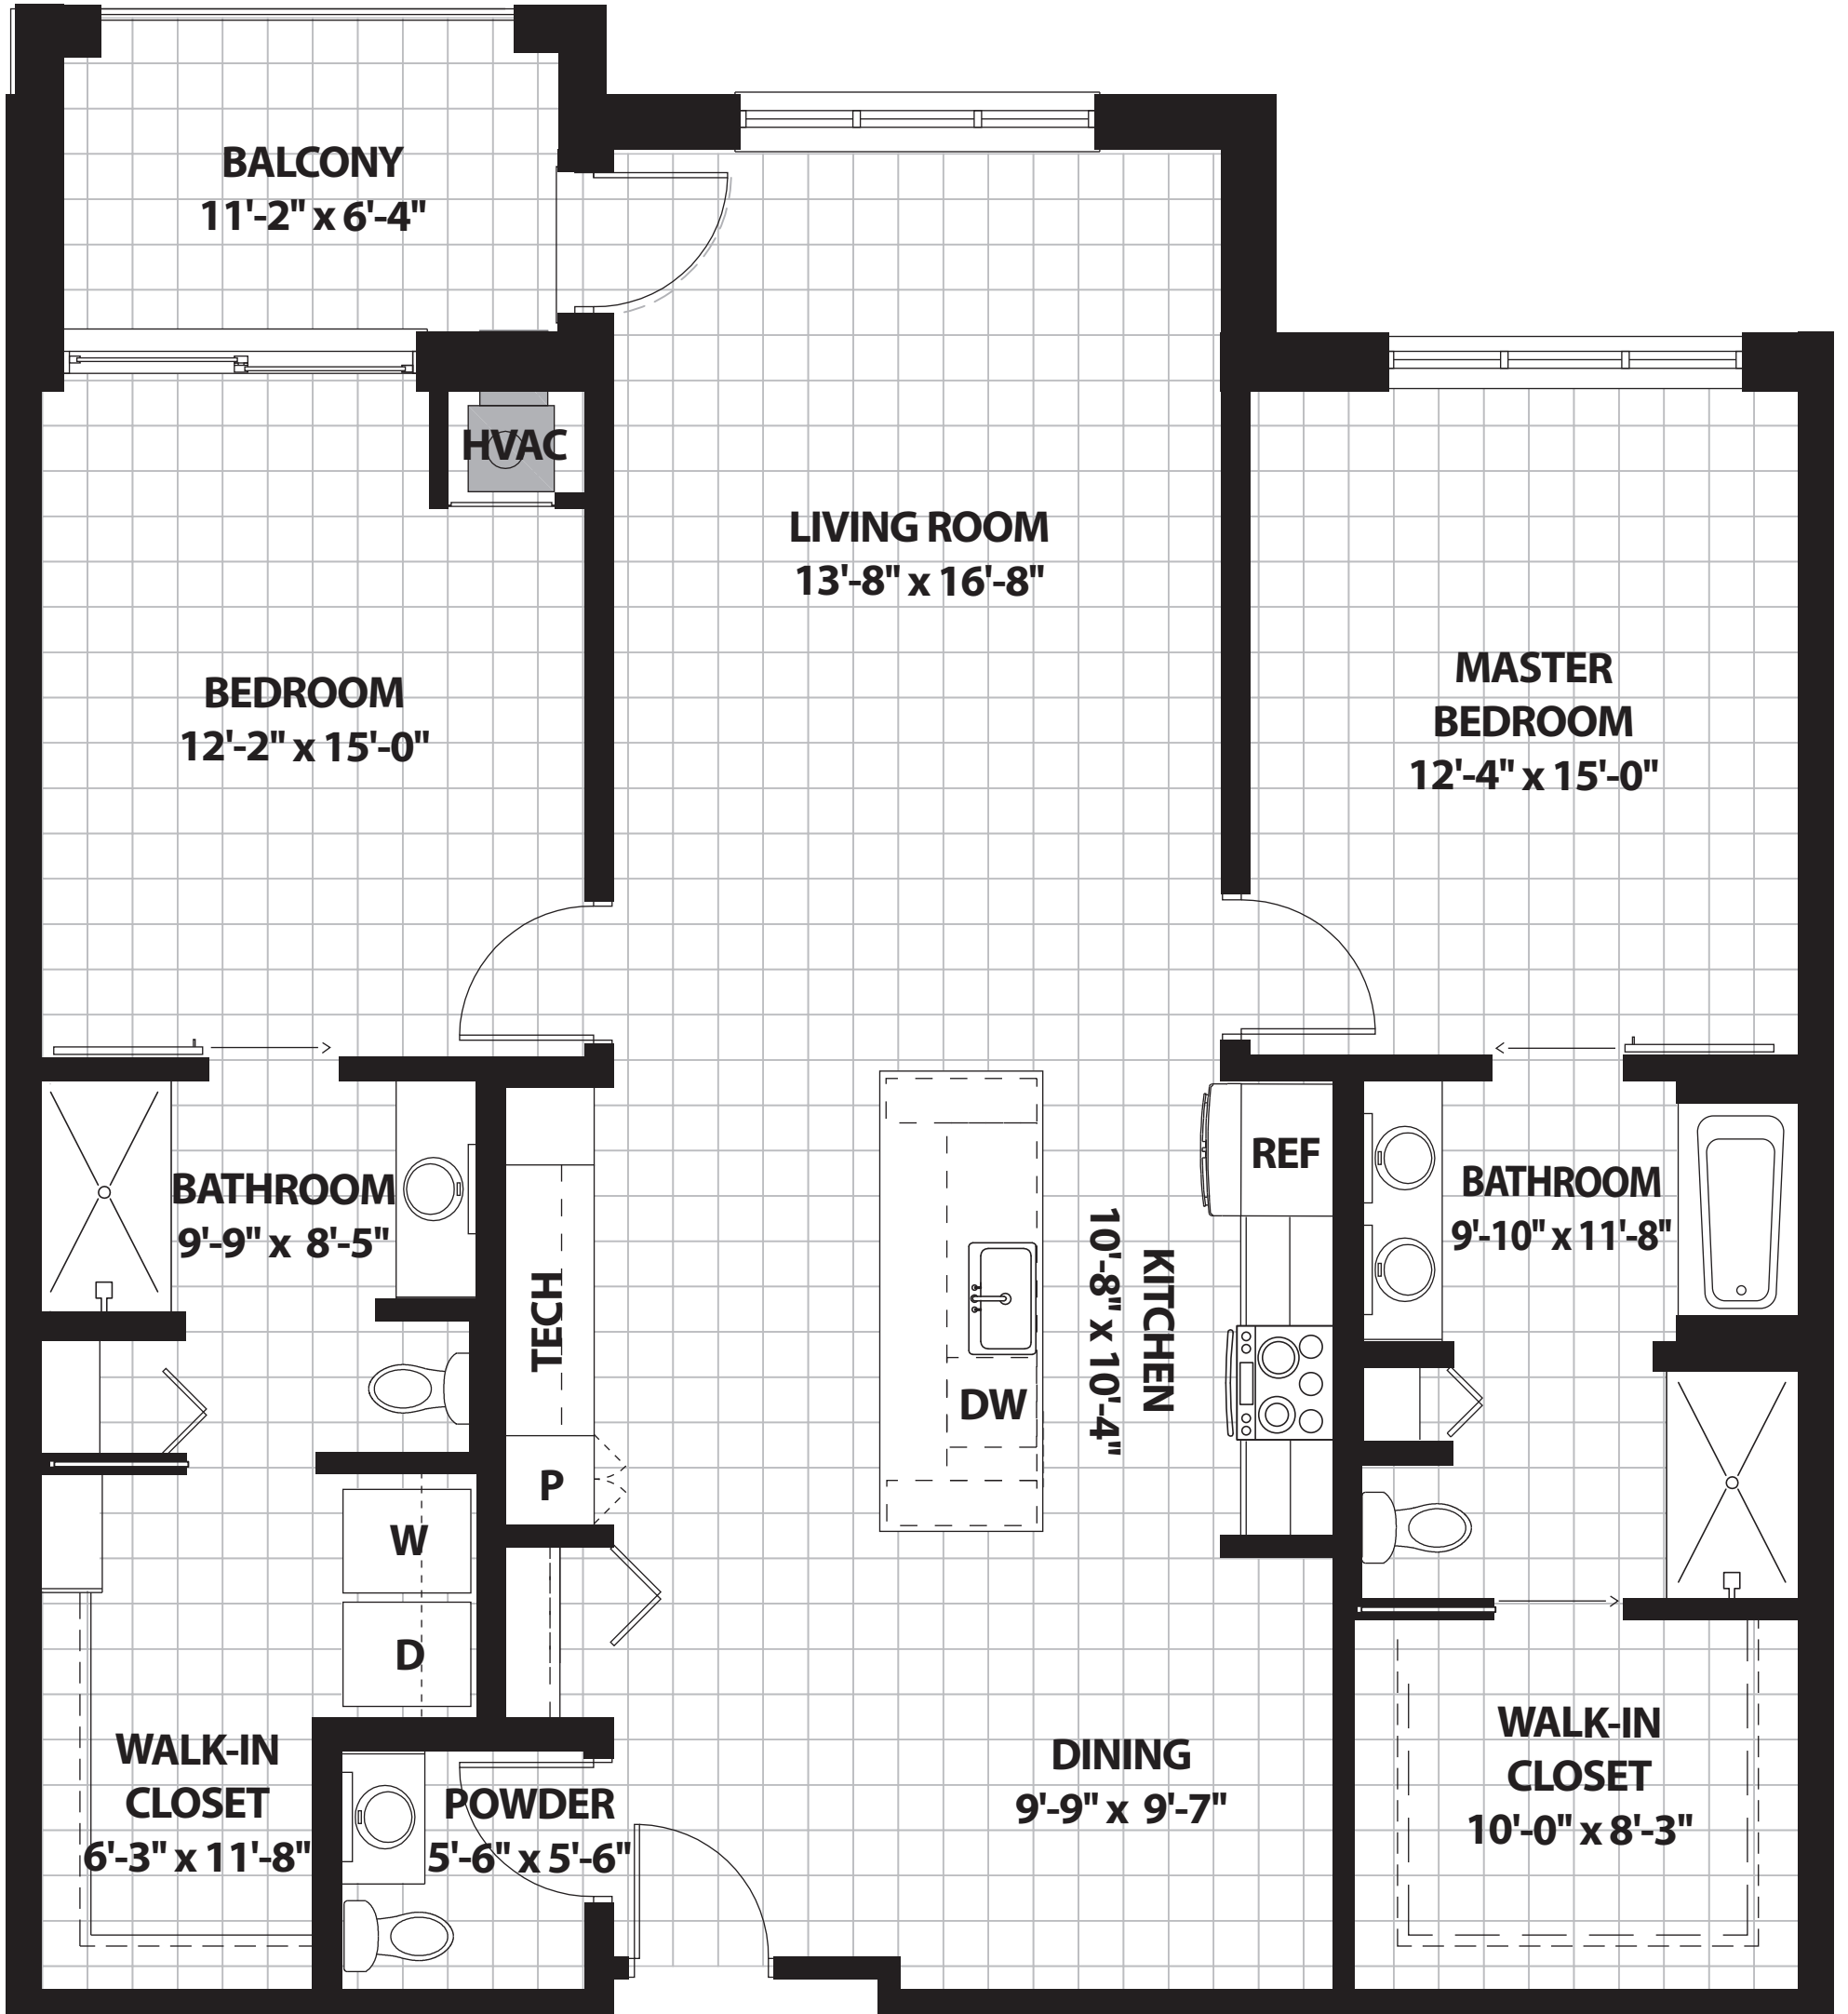

Hyland

2 Bedrooms | 2.5 Bathrooms

1,410 Sq. Ft.

8100 Highwood Drive
Bloomington, MN 55438

952.646.9193

FriendshipVillageMN.com

FRIENDSHIP VILLAGE
OF BLOOMINGTON

A LIFESPACE COMMUNITY®