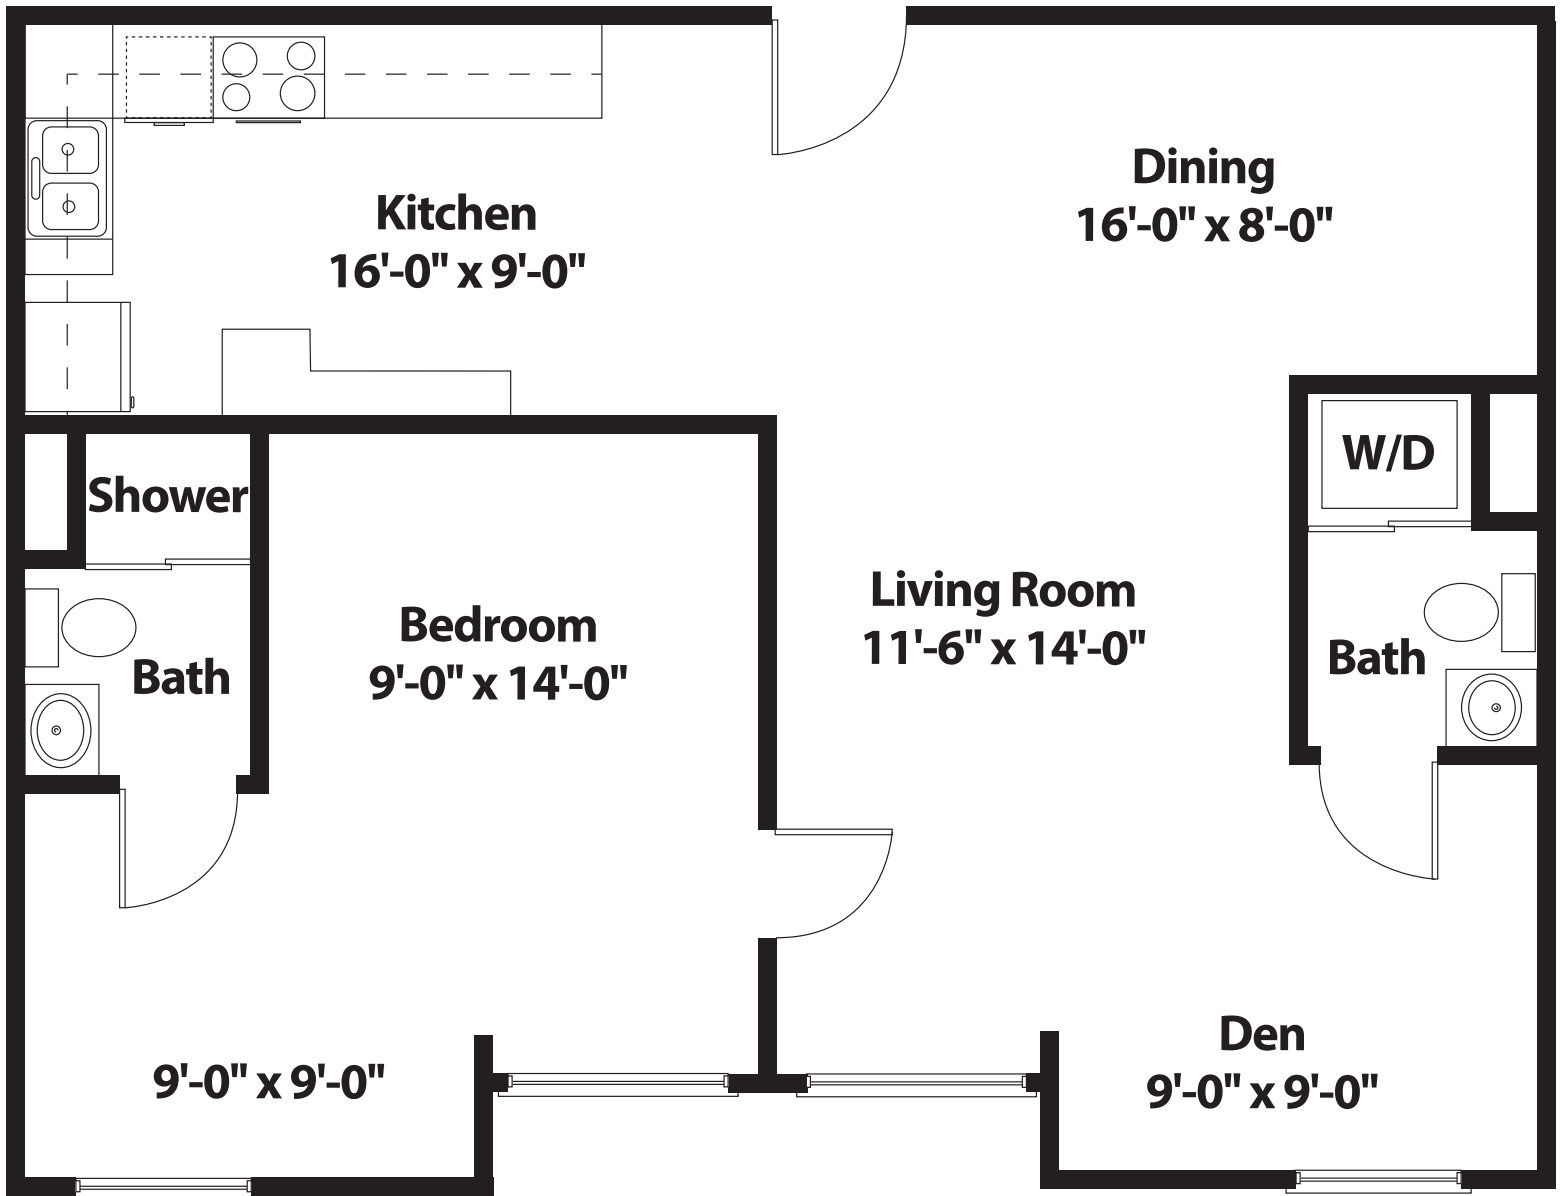

One-Bedroom Deluxe

872 sq. ft.

8100 Highwood Drive
Bloomington, MN 55438

952.646.9193

FriendshipVillageMN.com

FRIENDSHIP VILLAGE
OF BLOOMINGTON
A LIFESPACE COMMUNITY®